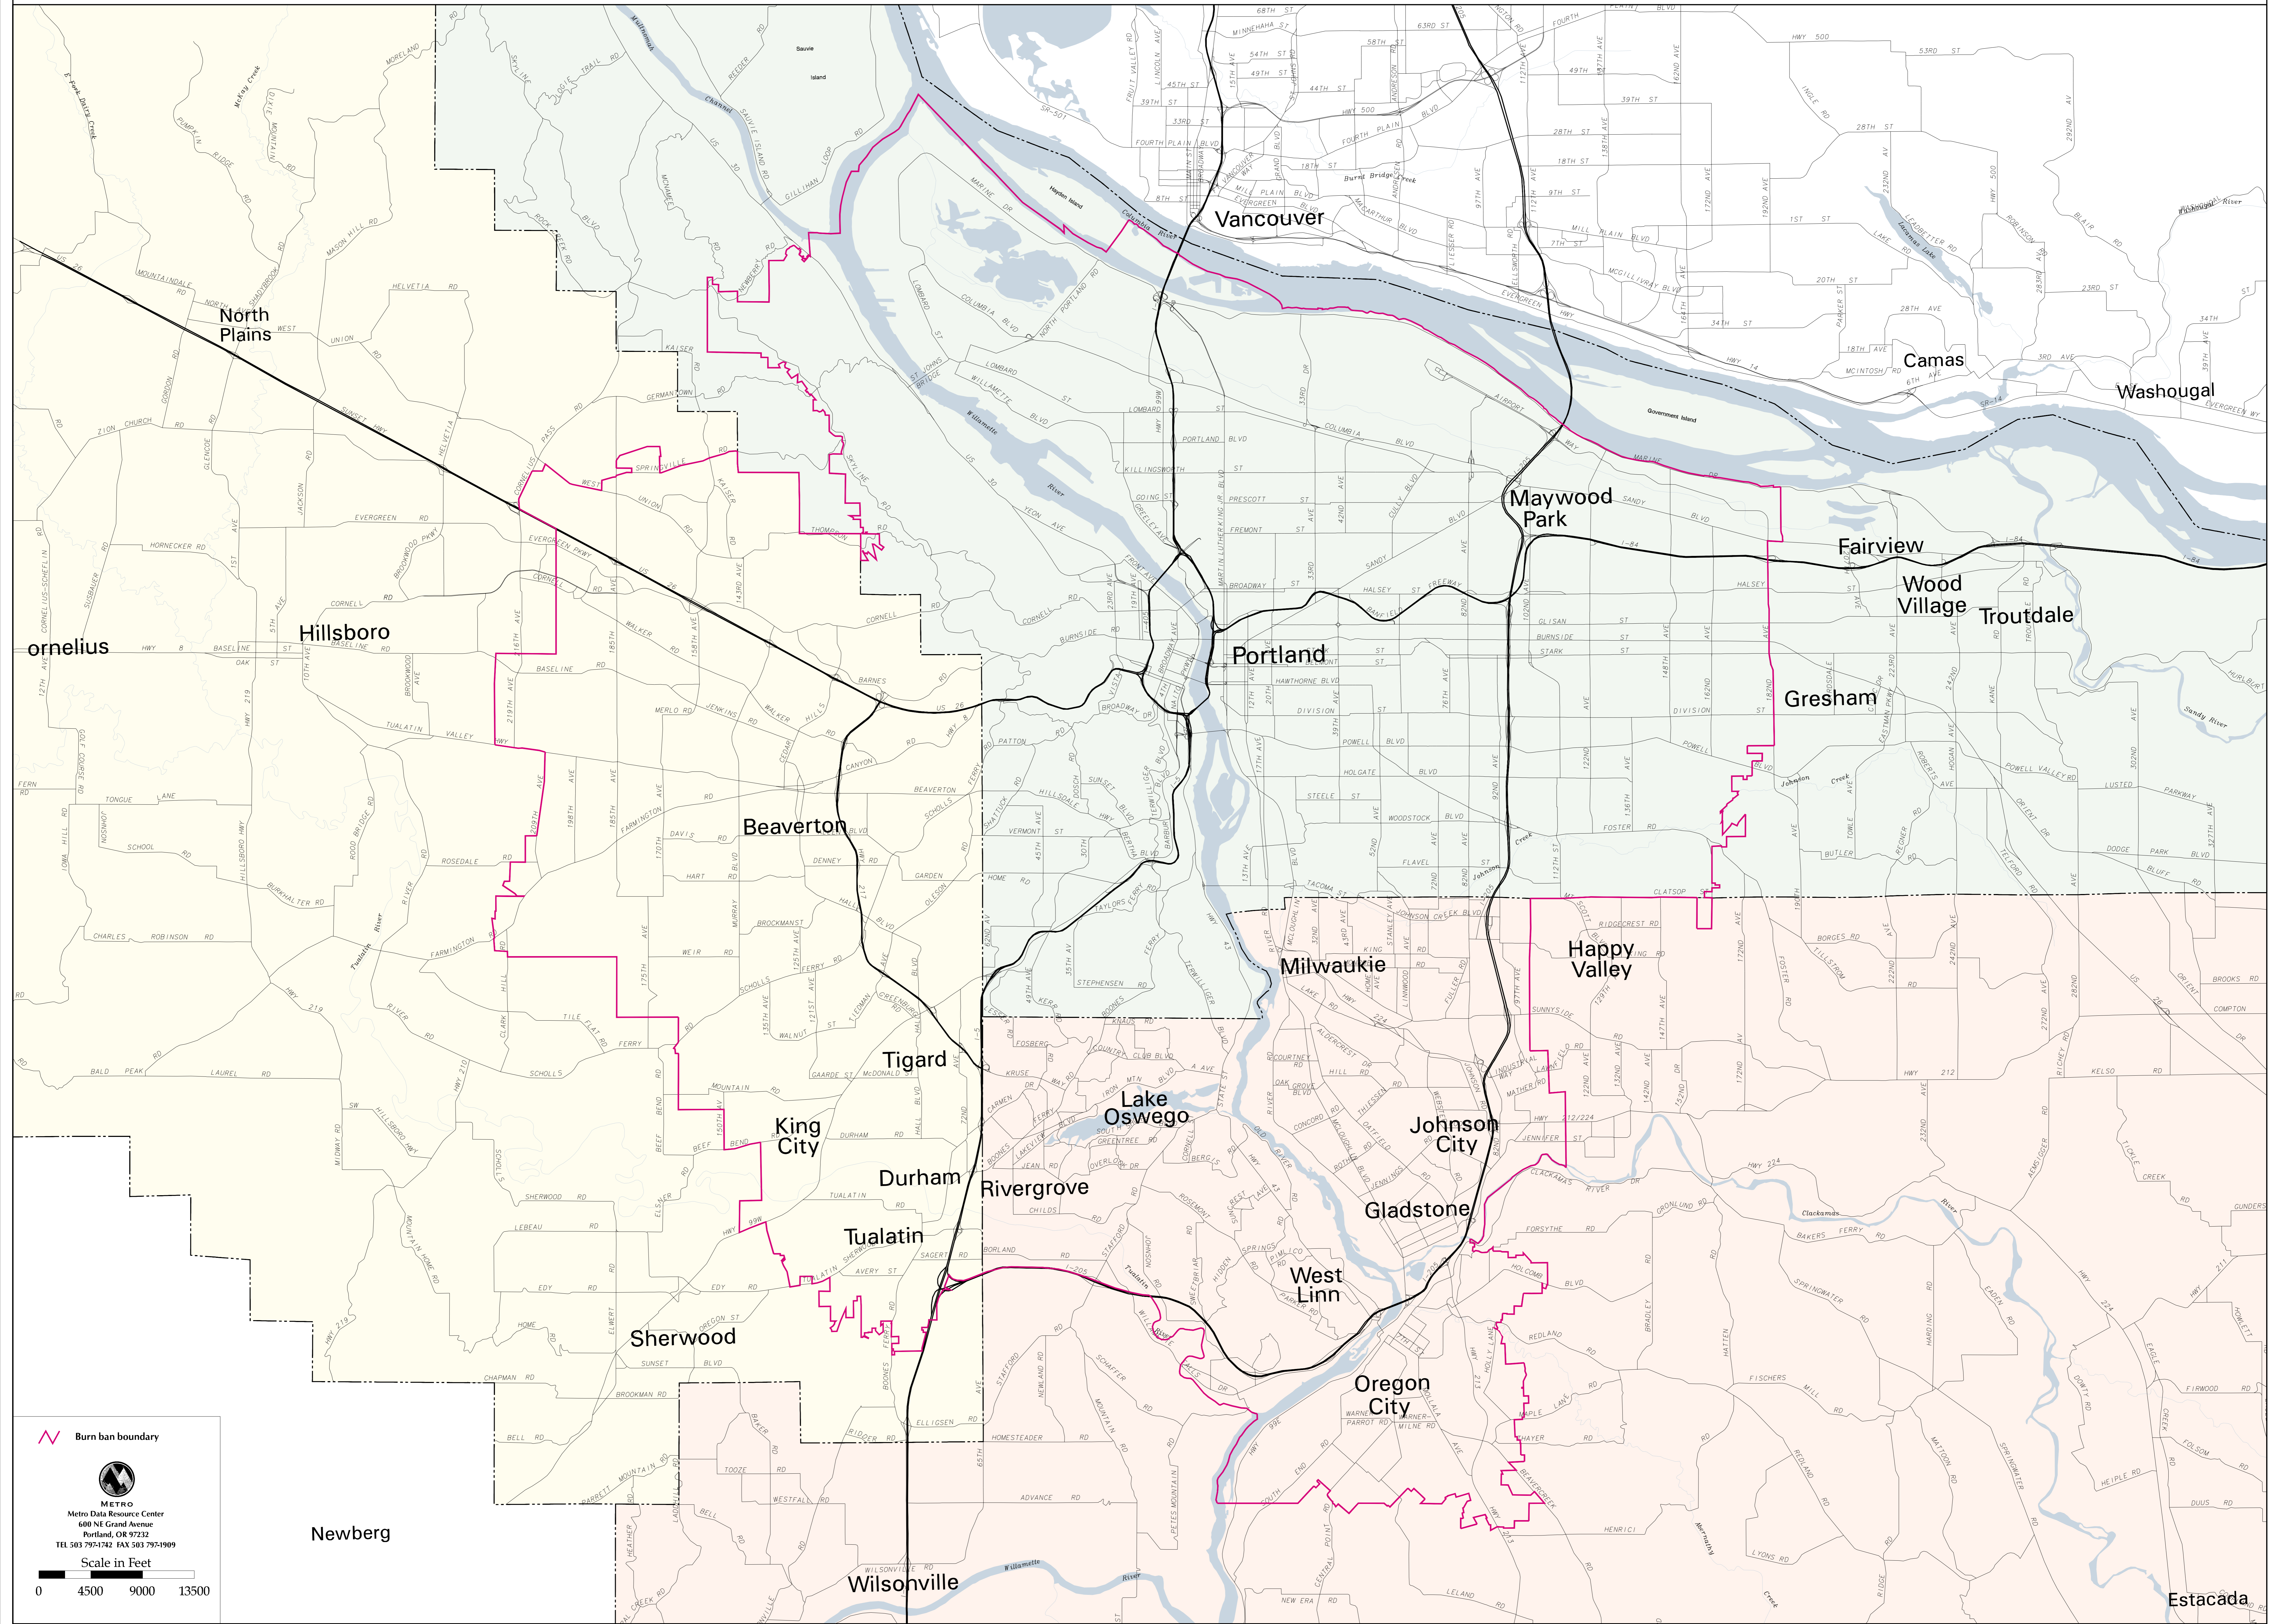

DEQ Burn Ban Boundary

Burn ban boundary

METRO
 Metro Data Resource Center
 600 NE Grand Avenue
 Portland, OR 97232
 TEL 503 797-1742 FAX 503 797-1909

Scale in Feet
 0 4500 9000 13500